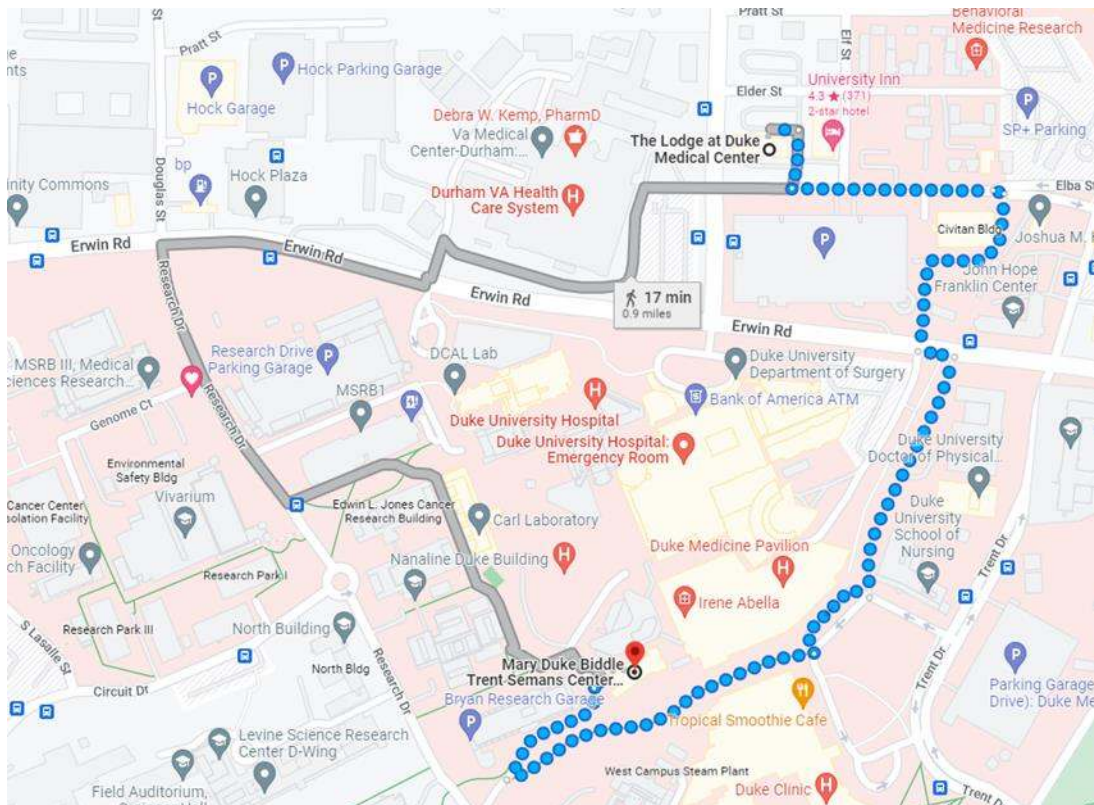

Slight right to stay on Elba St

33 ft

Turn right toward Erwin Rd

0.1 mi

Turn left onto Erwin Rd

105 ft

Turn right

0.1 mi

Turn right at Duke Medicine Cir

285 ft

Turn right onto Duke University Medical Center

Greenspace

0.2 mi

Sharp right onto Coal Pile Dr

390 ft

Slight right onto Searle Center Dr

Destination will be on the right

43 ft

## Mary Duke Biddle Trent Semans Center for Health Education

8 Searle Center Dr, Durham, NC 27710